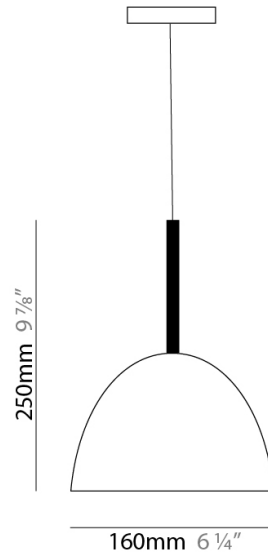

WILLY SUSPENSION

D81060

GENERAL

Series: Willy

Brand: Panzeri

Division: Design

Mounting Type: Suspension

Mounting Location: Ceiling

Subcategory: Pendant

PHYSICAL

Shape: Bell

Diameter (mm): 160

Diameter (in): 6 ¼

Height (mm): 250

Height (in): 9 ⅞

Max. Overall Height (mm): 2250

Max. Overall Height (in): 88 ⅞

Light Distribution: Direct

Weight (kg): 1.23

Weight (lbs): 2.7

Diffuser: Black Blown Glass

Fixture Finish: Metallic Gray

Fixture Material: Metal

ELECTRICAL

Number of Lamps: 1

Lamp Type: LED Retrofit

Lamp Shape: T4

Bulb Included: Bulb Not Included

Total Output Wattage (W): 3

Max. Wattage Per Lamp (W): 3

Lamp Base: G9

Input Voltage (V): 120

LED

OPTICAL

RATINGS AND CERTIFICATIONS

Certified By: CSA Certified to UL and CSA Standards

IP rating: IP20